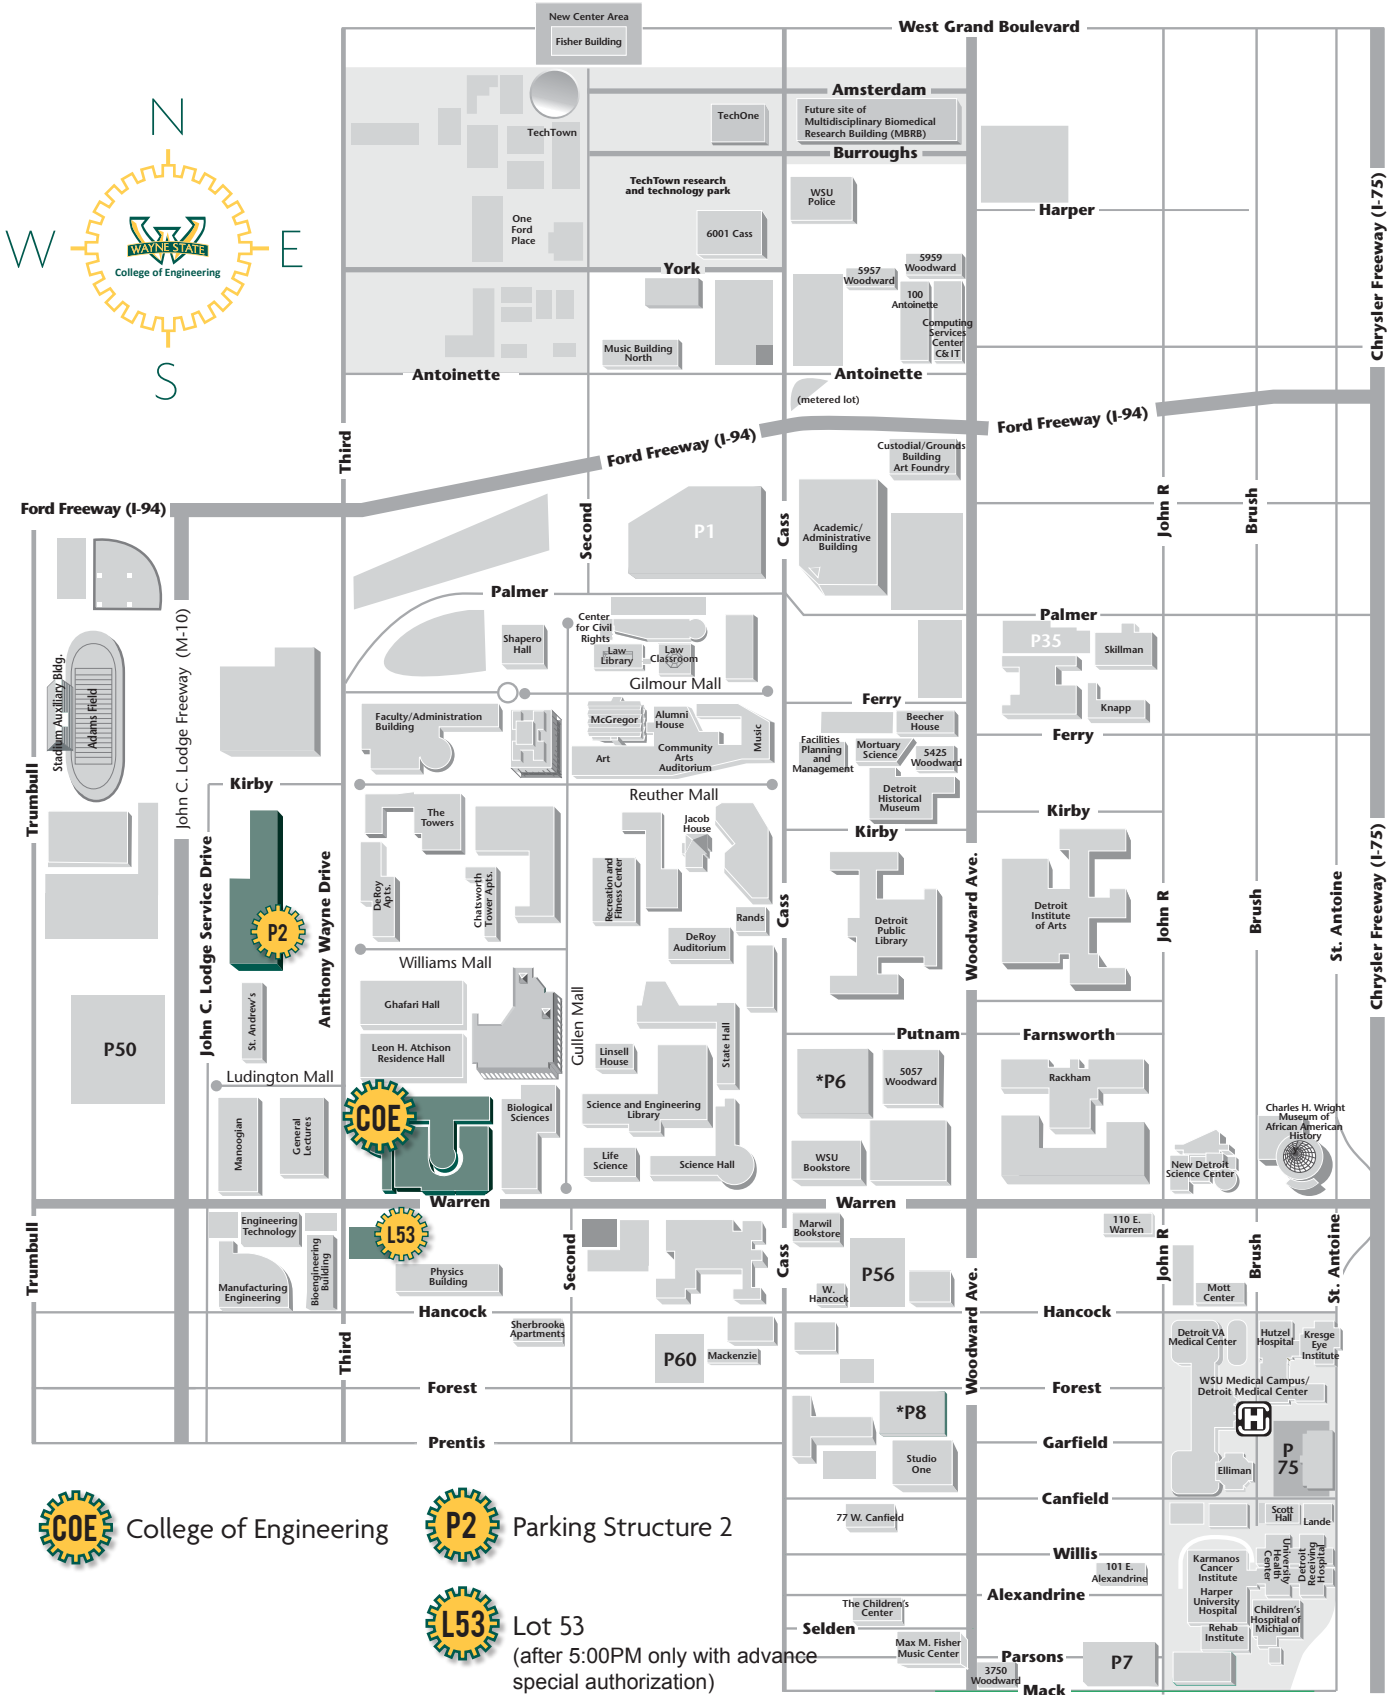

College of Engineering

DIRECTIONS

PARKING STRUCTURE 2

\$8 PER DAY

5211 Anthony Wayne Drive • Detroit, MI 48202
(Please enter from the lodge Service Drive at 5150 Lodge Service Drive)

The following link allows you to enter your starting and ending address and maps out specific directions.

▶ CLICK HERE ◀

COLLEGE of ENGINEERING

5050 Anthony Wayne Drive • Detroit, MI 48202

The front door to the college faces Anthony Wayne Drive. Enter through the front door and the Dean's Business Office is the 2nd door on the right. The front desk will greet you when you arrive.

Flip to the back for a campus map of Wayne State University. The College of Engineering and parking structure 2 are in green.

If visiting the College of Engineering after 5:00PM, you may park in the physics lot (lot 53) with prior special authorization.

**4820 Anthony Wayne Drive
Detroit, MI 48202 - \$8.00 a day**

CAMPUS MAP

 College of Engineering

 Parking Structure 2

 Lot 53
(after 5:00PM only with advance special authorization)